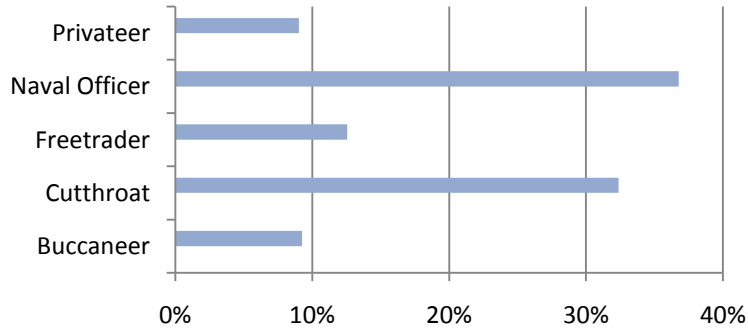

Game Activity Balance

Where do you spend most of your time in game?

Where would you *prefer* to spend most of your time in game?

Career Power Perception

Which career do you think is the most powerful in combat?

Do you play the career you selected in the previous question?

New Patch Features

What is your overall response to the outfitting changes in this patch?

Are you happy with the changes to click-and-drag behavior for skills and inventory?