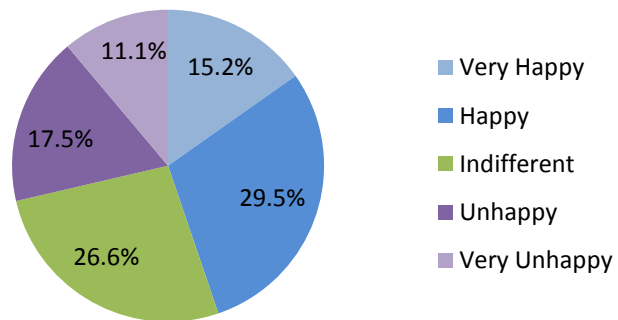

New Patch Features

What is your overall response to the outfitting changes in this patch?